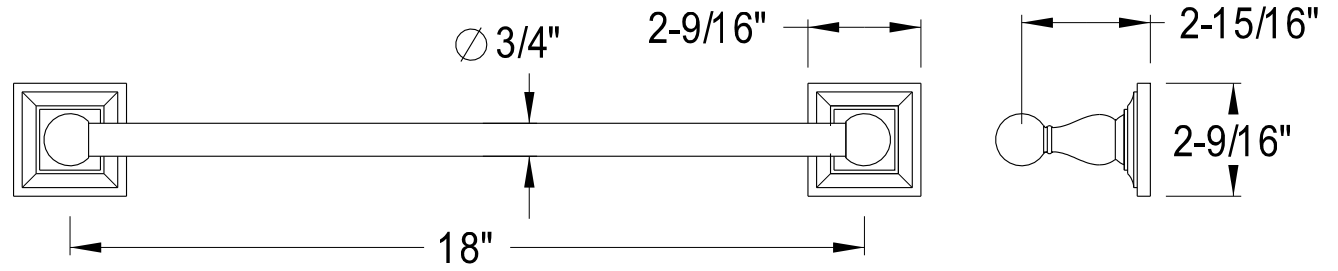

BAHK321 2478K,C,ORB,SN

24" & 18" Towel Bar, Towel Ring, Robe Hook, Toilet Paper Holder

24" Towel Bar

18" Towel Bar

Towel Ring

Toilet Paper Holder

Robe Hook