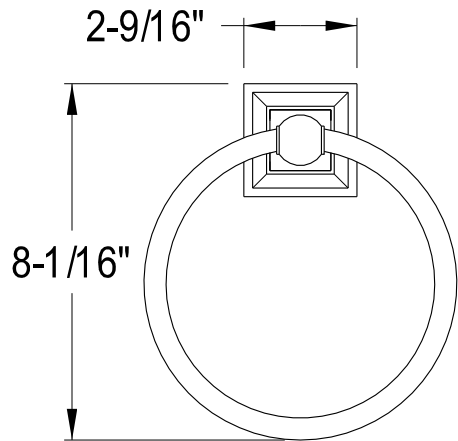

BAHK321 2478K,C,ORB,SN

24" & 18" Towel Bar, Towel Ring, Robe Hook, Toilet Paper Holder

24" Towel Bar

18" Towel Bar

Towel Ring

Toilet Paper Holder

Robe Hook