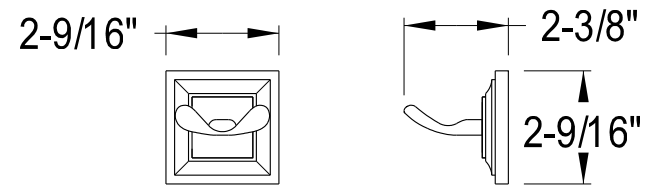

BAHK321 2478K,C,ORB,SN

24" & 18" Towel Bar, Towel Ring, Robe Hook, Toilet Paper Holder

24" Towel Bar

18" Towel Bar

Towel Ring

Toilet Paper Holder

Robe Hook