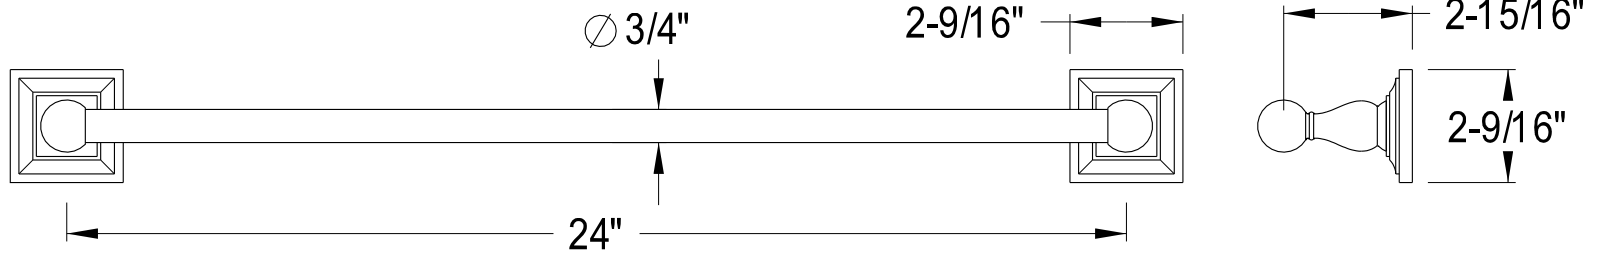

BAHK321 2478K,C,ORB,SN

24" & 18" Towel Bar, Towel Ring, Robe Hook, Toilet Paper Holder

24" Towel Bar

18" Towel Bar

Towel Ring

Toilet Paper Holder

Robe Hook