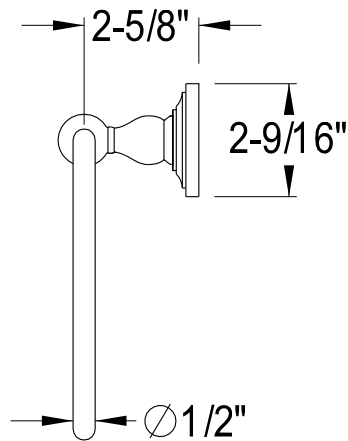

BAHK321 2478K,C,ORB,SN

24" & 18" Towel Bar, Towel Ring, Robe Hook, Toilet Paper Holder

24" Towel Bar

18" Towel Bar

Towel Ring

Toilet Paper Holder

Robe Hook