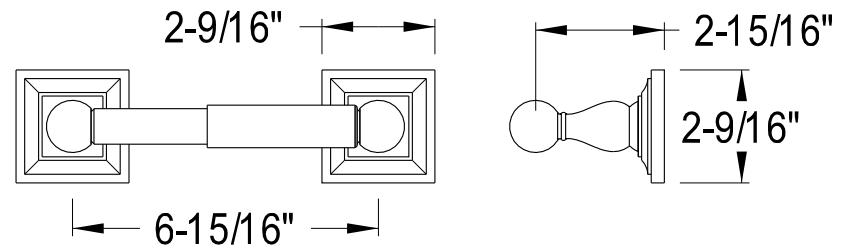

BAHK321 2478K,C,ORB,SN

24" & 18" Towel Bar, Towel Ring, Robe Hook, Toilet Paper Holder

24" Towel Bar

18" Towel Bar

Towel Ring

Toilet Paper Holder

Robe Hook